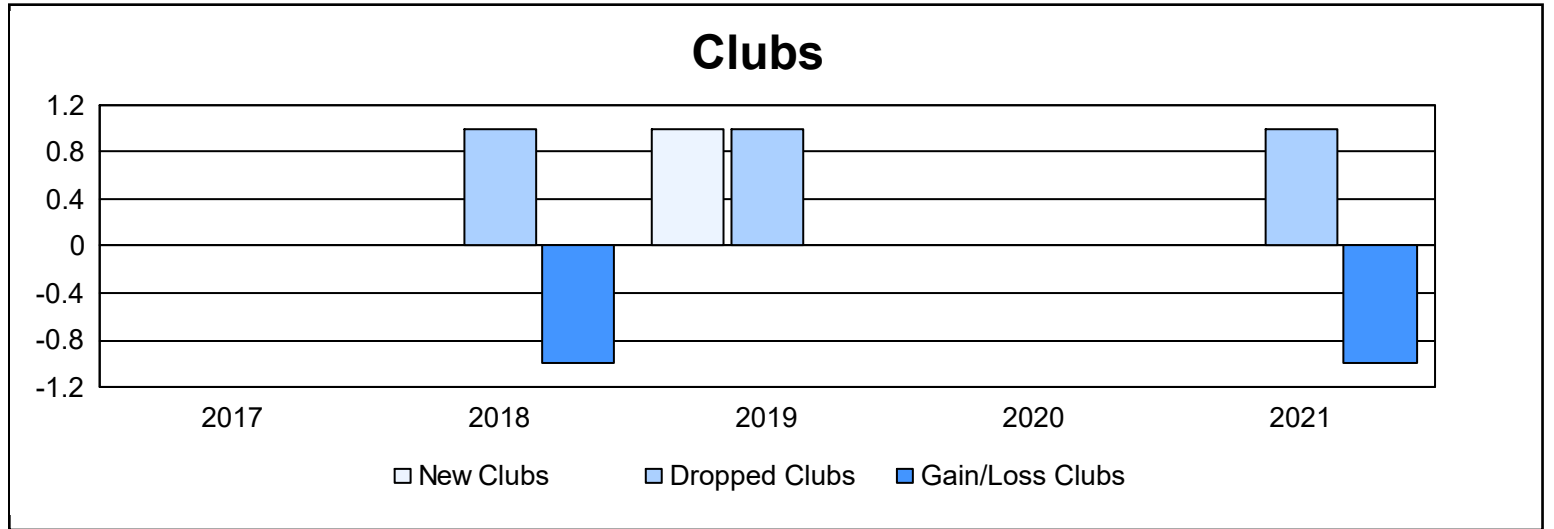

Year	New Clubs	Dropped Clubs	Gain/ Loss Clubs	New Members	Charter Members	Reinstate Members	Transfer Members	Total Member Added	Total Members Dropped	Gain/ Loss Members
2016-2017	0	0	0	102	0	7	8	117	139	-22
2017-2018	0	1	-1	68	1	11	4	84	163	-79
2018-2019	1	1	0	85	23	8	6	122	111	11
2019-2020	0	0	0	89	1	3	6	99	121	-22
2020-2021	0	1	-1	98	0	3	0	101	158	-57
<b>Average</b>	<b>0</b>	<b>1</b>	<b>0</b>	<b>88</b>	<b>5</b>	<b>6</b>	<b>5</b>	<b>105</b>	<b>138</b>	<b>-34</b>

### Membership Composition June 2021 Cumulative