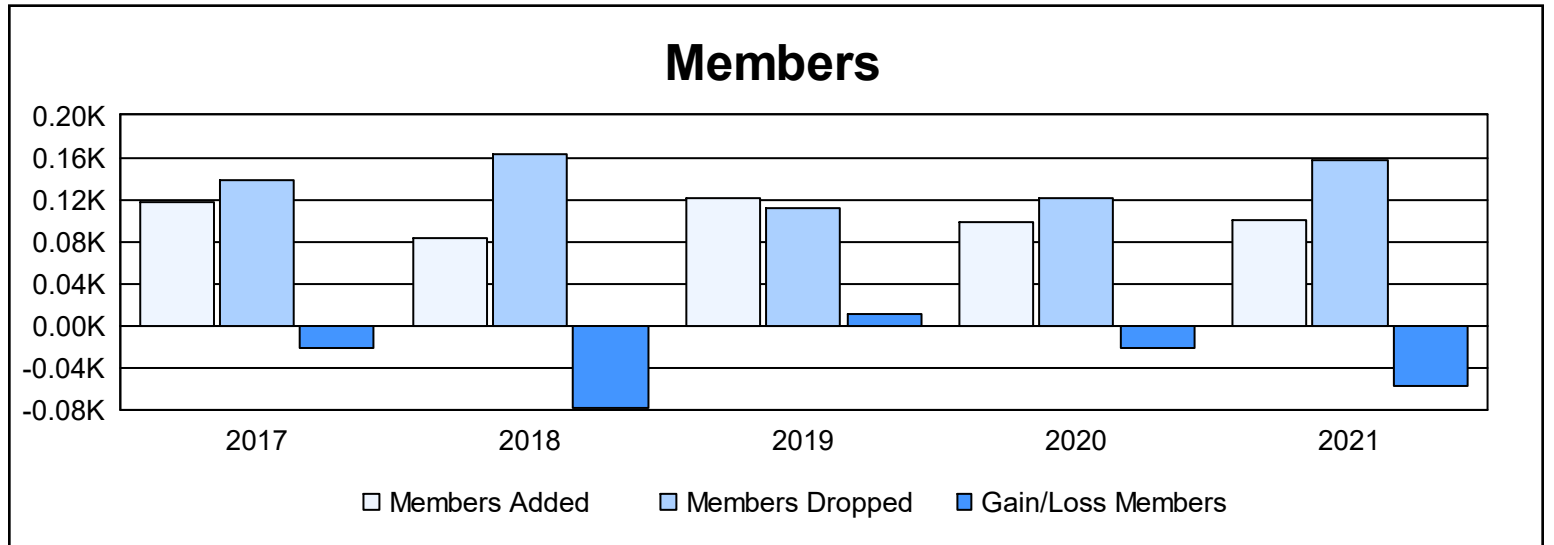

Year	New Clubs	Dropped Clubs	Gain/ Loss Clubs	New Members	Charter Members	Reinstate Members	Transfer Members	Total Member Added	Total Members Dropped	Gain/ Loss Members
2016-2017	0	0	0	102	0	7	8	117	139	-22
2017-2018	0	1	-1	68	1	11	4	84	163	-79
2018-2019	1	1	0	85	23	8	6	122	111	11
2019-2020	0	0	0	89	1	3	6	99	121	-22
2020-2021	0	1	-1	98	0	3	0	101	158	-57
<b>Average</b>	<b>0</b>	<b>1</b>	<b>0</b>	<b>88</b>	<b>5</b>	<b>6</b>	<b>5</b>	<b>105</b>	<b>138</b>	<b>-34</b>

### Membership Composition June 2021 Cumulative