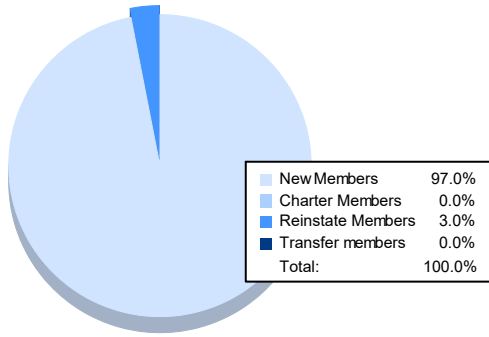

Year	New Clubs	Dropped Clubs	Gain/ Loss Clubs	New Members	Charter Members	Reinstate Members	Transfer Members	Total Member Added	Total Members Dropped	Gain/ Loss Members
2016-2017	0	0	0	102	0	7	8	117	139	-22
2017-2018	0	1	-1	68	1	11	4	84	163	-79
2018-2019	1	1	0	85	23	8	6	122	111	11
2019-2020	0	0	0	89	1	3	6	99	121	-22
2020-2021	0	1	-1	98	0	3	0	101	158	-57
<b>Average</b>	<b>0</b>	<b>1</b>	<b>0</b>	<b>88</b>	<b>5</b>	<b>6</b>	<b>5</b>	<b>105</b>	<b>138</b>	<b>-34</b>

### Membership Composition June 2021 Cumulative